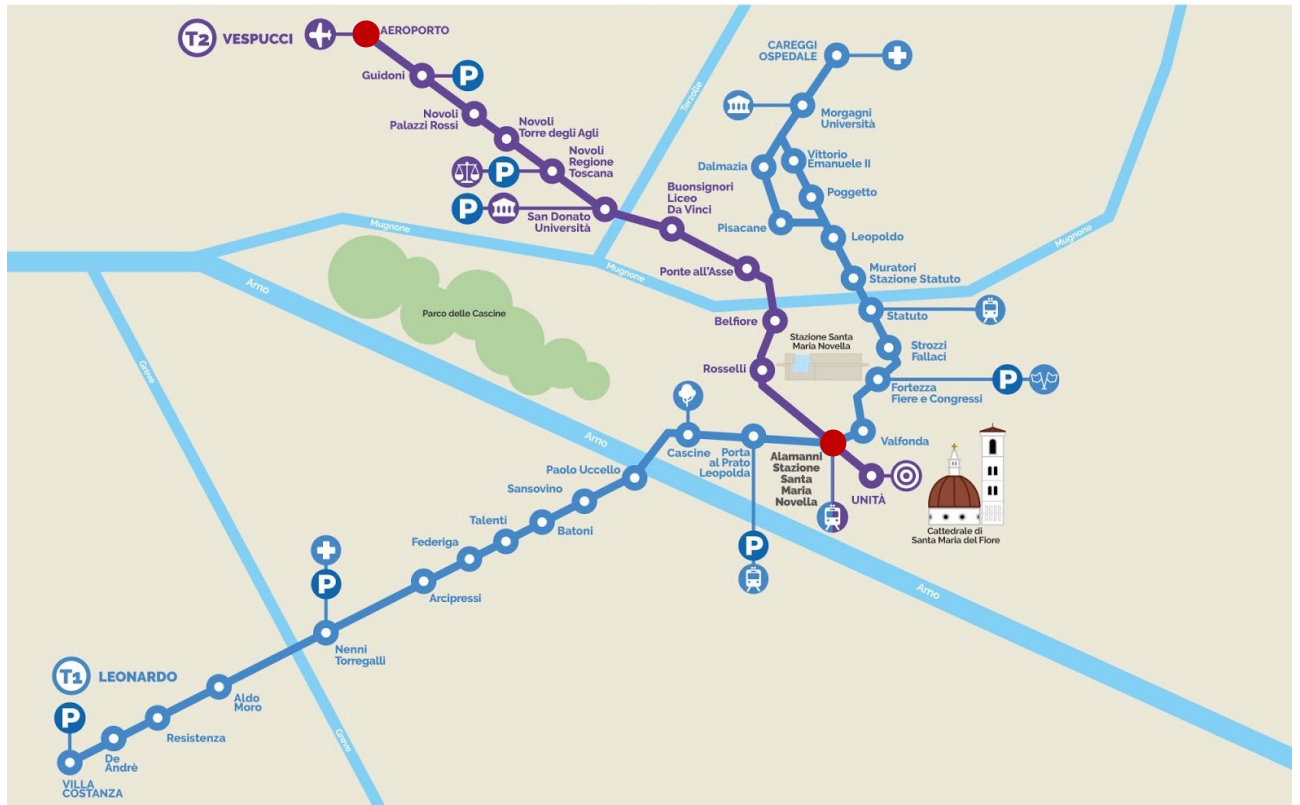

Palazzo dei Congressi

Piazza Adua, 1

⇒ How to reach it from the airport:

● Aeroporto tram stop: T2 Unità
(You can buy the ticket directly at the stop)

— Eighteen minutes by tram

● Alamanni – Stazione tram stop

- - - Four minutes walk

▬ Palazzo dei Congressi – Piazza Adua, 1

⇒ How to reach it from the station:

- — — — — Through the train station
- ← Piazza della Stazione
- — — — — Piazza Adua
- — — — — Via Bernardo Cennini
- Palazzo dei Congressi – Piazza Adua, 1