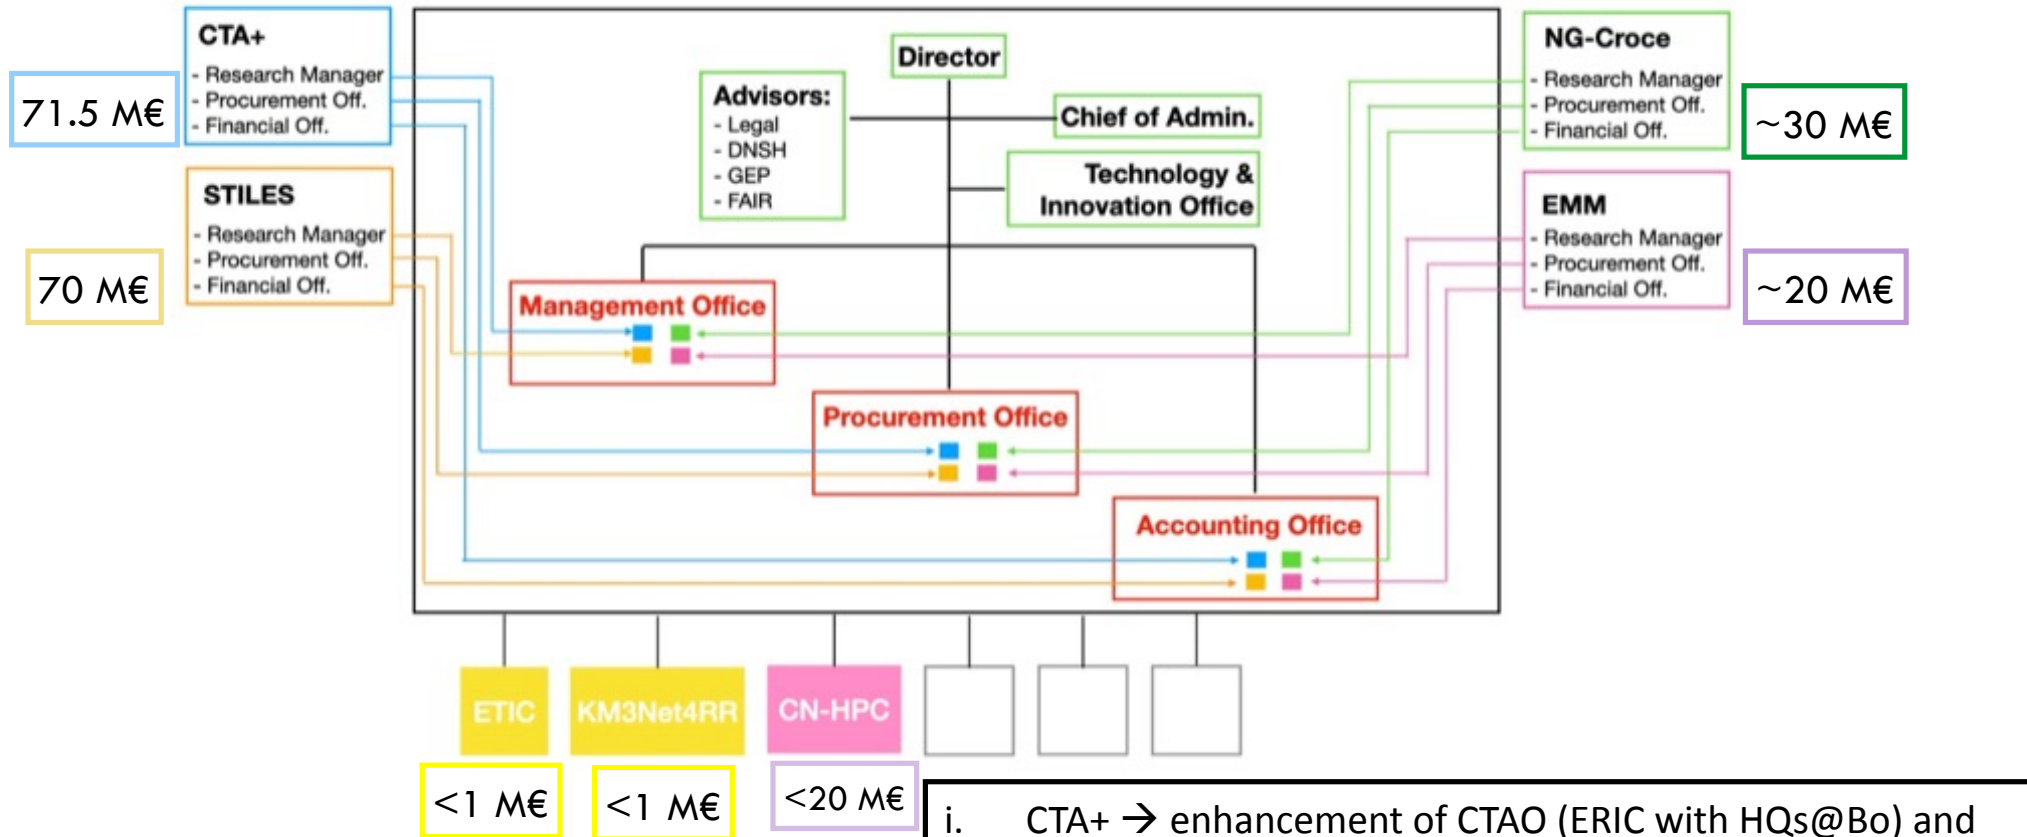

INAF involvement in PNRR projects for Infrastructures and its organization

PNRR Management Office (INAF Headquarters OU)

Of special interest for
RSN4 →

- i. CTA+ → enhancement of CTAO (ERIC with HQs@Bo) and several multi-ni facilities (VST, TNG, VLBI, SII) (!!!)
- ii. STILES → Meerkat+ (!), MORFEO (?)
- iii. NG-Croce → enhancement of Croce del Nord (??)
- iv. EMM → enhancement of Sardinia Radio-telescope (??)
- v. HPC → calcolo per SKAO (!)