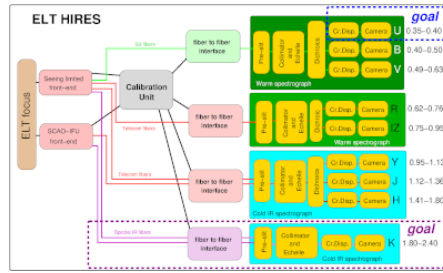

HIRES: Welcome and introductory meeting

Contribution ID: 11

Type: not specified

Calibration Unit

Thursday, 13 January 2022 15:40 (20 minutes)

Presenter: ZIMARA, Jennifer